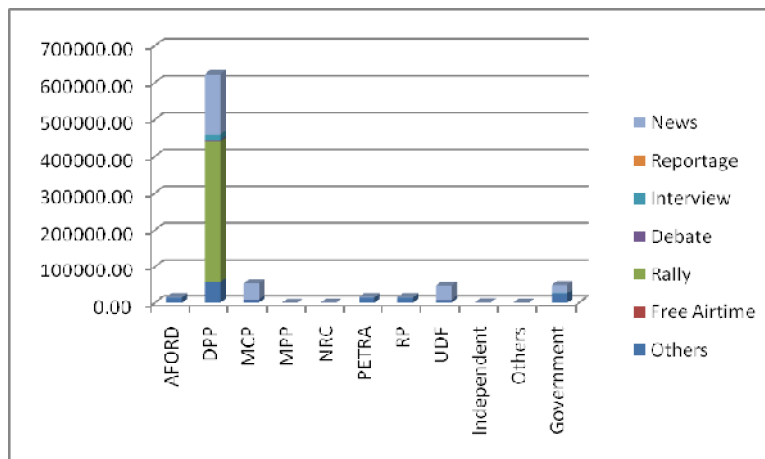

MBC1

Allocation of airtime

Tone of the coverage

Item type