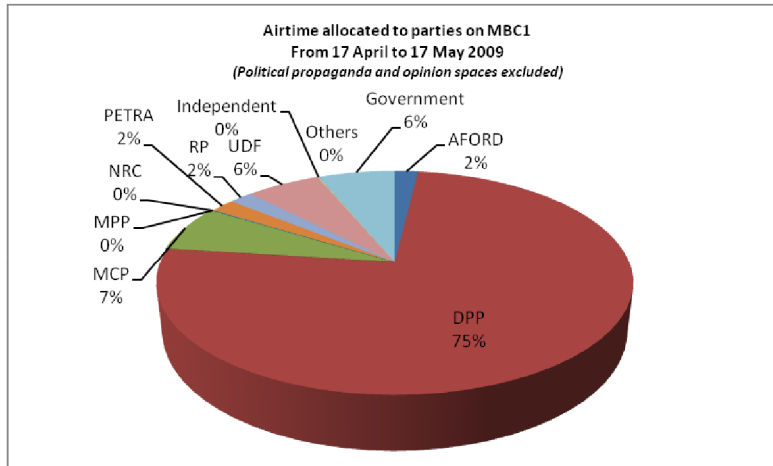

MBC1

Allocation of airtime

Tone of the coverage

Item type