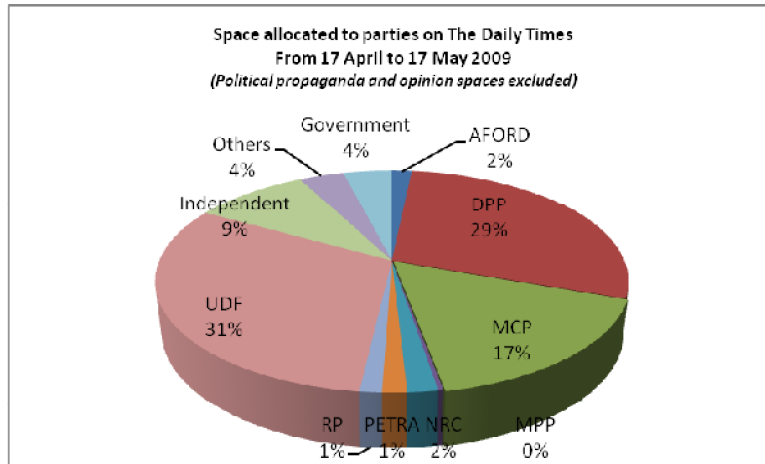

THE DAILY TIMES

Allocation of airtime

Tone of the coverage

Item