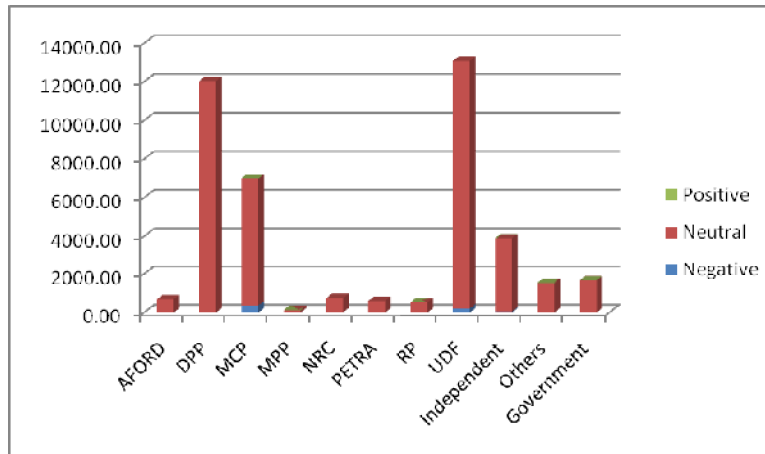

THE DAILY TIMES

Allocation of airtime

Tone of the coverage

Item