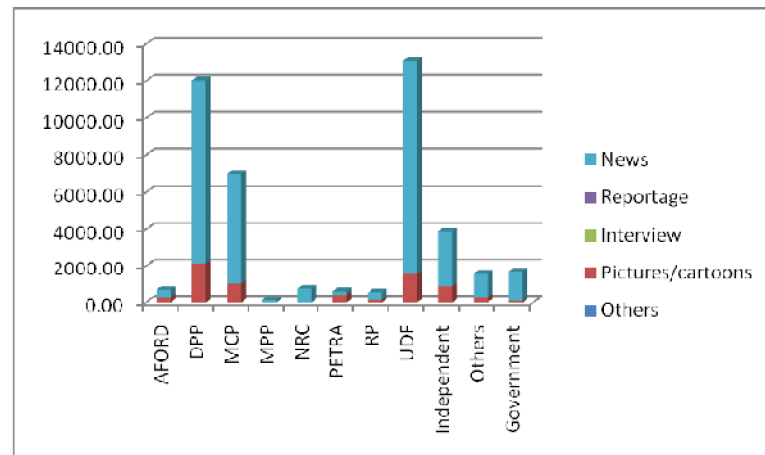

THE DAILY TIMES

Allocation of airtime

Tone of the coverage

Item