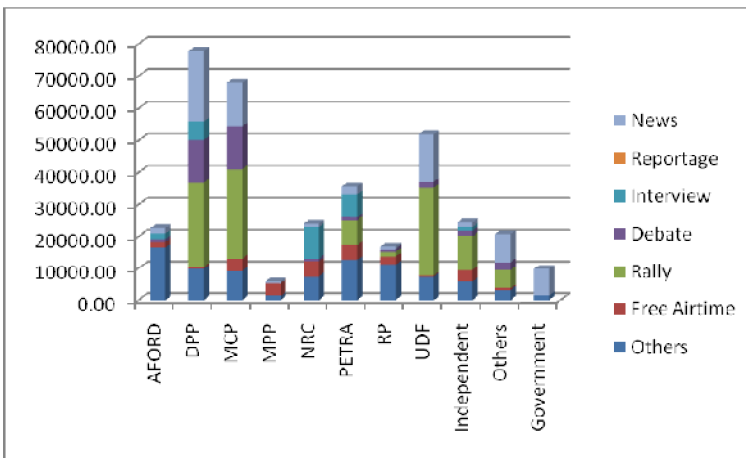

ZODIAK RADIO

Allocation of airtime

Tone of the coverage

Item