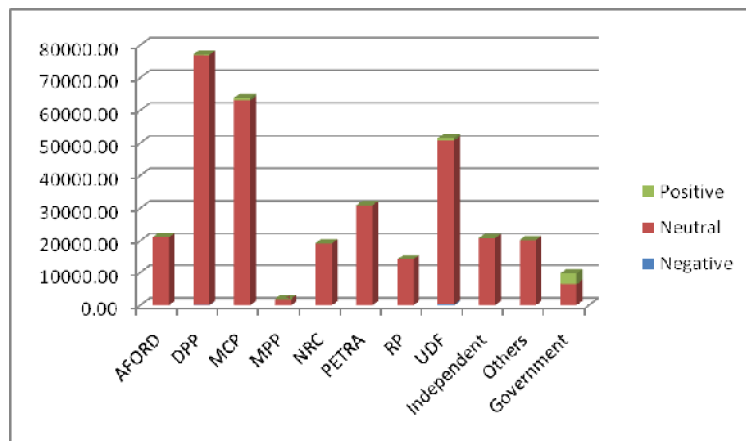

ZODIAK RADIO

Allocation of airtime

Tone of the coverage

Item