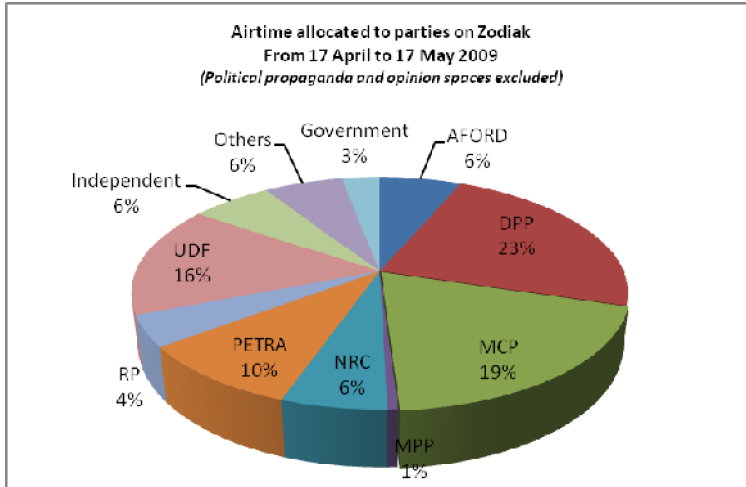

ZODIAK RADIO

Allocation of airtime

Tone of the coverage

Item